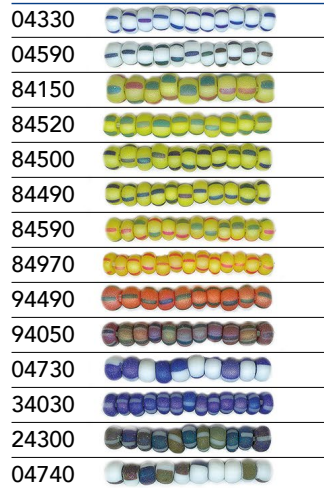

ART No. 331 39 001
Opaque Striped - Matt and Rainbow