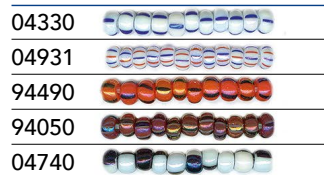

ART No. 331 19 001 
Alabaster - Lustered and
Terra Color Dyed

17383	
17386	
17389	
17398	
17325	
17328	
17365	
17336	
17356	
17358	

ART No. 331 19 001 
Crystal - Solgel Metallic

18181	
18184	
18191	
18192	
18123	
18161	
18165	
18131	
18134	
18151	
18154	
18112	
18113	
18141	

Traditional Czech Beads

ART No. 311 19 001 
Opaque Striped

ART No. 331 39 001 
Opaque Striped - Matt

ART No. 331 19 001 
Opaque Striped - Rainbow

ART No. 331 39 001 
Opaque Striped - Matt and Rainbow

ART No. 311 19 001 
Crystal Striped

ART No. 331 19 001 
Crystal Striped - Silver Lined

ART No. 331 39 001 
Crystal Striped - Matt

ART No. 331 19 001 
Crystal Striped - Color Lined

ART No. 311 19 001 
Transparent Harlequin

ART No. 311 19 001 
Cornelian