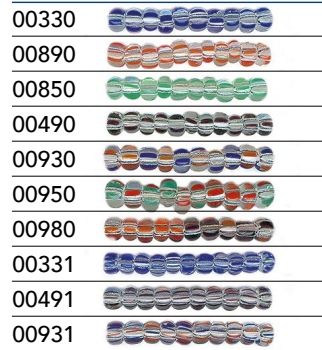

ART No. 331 19 001 
Alabaster - Lustered and
Terra Color Dyed

17383	
17386	
17389	
17398	
17325	
17328	
17365	
17336	
17356	
17358	

ART No. 331 19 001 
Crystal - Solgel Metallic

18181	
18184	
18191	
18192	
18123	
18161	
18165	
18131	
18134	
18151	
18154	
18112	
18113	
18141	

Traditional Czech Beads

ART No. 311 19 001 
Opaque Striped

ART No. 331 39 001 
Opaque Striped - Matt

ART No. 331 19 001 
Opaque Striped - Rainbow

ART No. 331 39 001 
Opaque Striped - Matt and Rainbow

ART No. 311 19 001 
Crystal Striped

ART No. 331 19 001 
Crystal Striped - Silver Lined

ART No. 331 39 001 
Crystal Striped - Matt

ART No. 331 19 001 
Crystal Striped - Color Lined

ART No. 311 19 001 
Transparent Harlequin

ART No. 311 19 001 
Cornelian